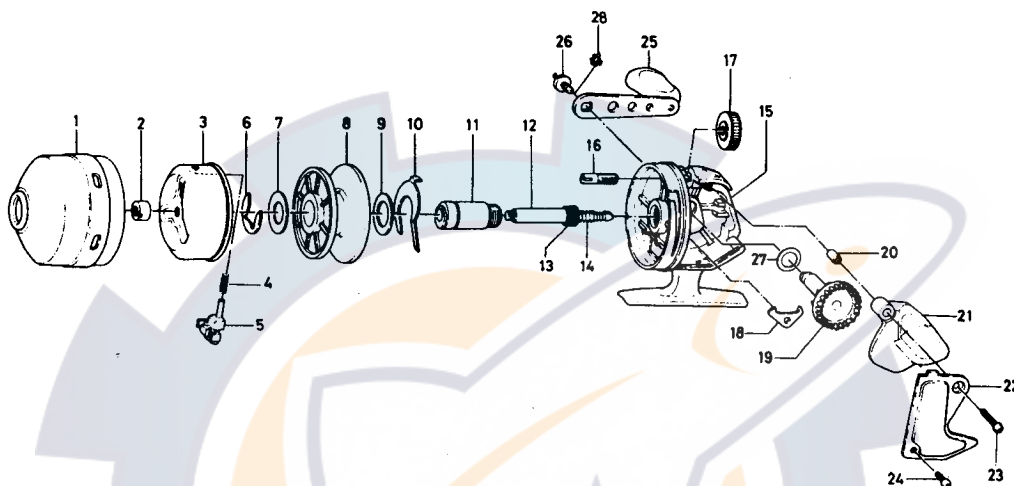

SPINCASTING REEL **ApolloCast 117S**

Key No.	Parts No.	Parts Name	Key No.	Parts No.	Parts Name
1	B12-4301	Front cover	15	B30-8402	Body
2	342-4911	Rotor nut	16	B08-7601	Drag adjusting screw
3	B12-4102	Rotor	17	B08-7401	Drag adjusting dial
4	144-1801	Pick up pin spring	18	110-5801	Anti-reverse claw
5	B12-4202	Pick up pin	19	B12-3201	Drive gear
6	320-0351	Spool retainer	20	B08-6901	Push button sleeve
7	370-0412	Spool washer	21	B12-5601	Push button
8	B12-3912	Spool	22	B12-3604	Body cover
9	370-0412	Spool washer	23	353-8701	Body cover screw (long)
10	B30-7501	Drag adjusting plate	24	351-6601	Body cover screw (short)
11	B12-3301	Shaft metal	25	746-5801	Handle
12	B12-3501	Main shaft	26	B08-7301	Handle screw
13	B08-6701	Pinion gear	27	371-2800	Drive gear washer
14	142-7711	Main shaft spring	28	160-8001	Handle washer

Sold as one unit
Main shaft assembly
B12-3401